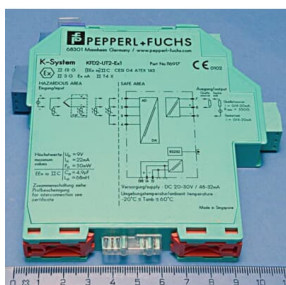

PRODUCT-DETAILS

3BHB028827R0001

PT100 TEMPERATURE CONVERTER; KFD2-UT2-EX1

General Information

Product ID	3BHB028827R0001
ABB Type Designation	PT100 TEMPERATURE CONVERTER
Catalog Description	PT100 TEMPERATURE CONVERTER; KFD2-UT2-EX1
Long Description	PT100 TEMPERATURE CONVERTER

Ordering

Core Credit	0.00
Country of Origin	Singapore (SG)
Customs Tariff Number	90251900
Invoice Description	KFD2-UT2-EX1
Made To Order	No
Minimum Order Quantity	1 piece
Order Multiple	1 piece
Quote Only	No
Selling Unit of Measure	piece

Dimensions

Product Net Weight	0.16 kg
Package Level 1 Units	1 piece

Technical

Frame Size	Spare_Parts
------------	-------------

External Classifications and Standards

UNSPSC	39120000
--------	----------

Environmental